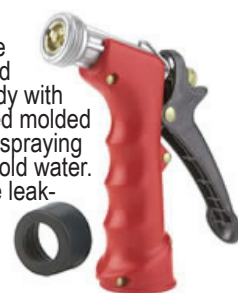

Economical kits to upgrade your showers in minutes! Includes flange, handle, tube, and screws.

MOTK1-E
FOR MOEN
(DEEP)

MOTK2-E
FOR MOEN
(FLAT)

DETK1-E
FOR DELTA

YOUR CHOICE:
\$29.99

HEAVY DUTY BRASS SPUDS

- Heavy duty brass body & nut
- Brass friction ring
- Gold spud gasket

901B044-K (1" x 3/4").....	\$6.99
901B041-Y (1-1/4").....	\$7.59
901B042-Y (1-1/2").....	\$8.29

SANI-SEAL TOILET GASKETS

New waxless toilet seal/gasket. Unique design holds bolts upright and gasket in place allowing a quick, clean and easy toilet installation. Works on ALL FLANGES - from cast iron to 4" PVC to inside 3". Use on floor or wall mount toilets. Maintains shape for install / reinstall. Stackable!

837R011-E.....**\$11.99**

Gilmour HOSE PISTOL

Full size chromed zinc body with insulated molded grip for spraying hot or cold water. Lifetime leak-proof seal, male hose outlet front for attaching accessories, and rubber head guard to protect threads.