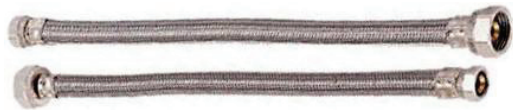

**SPECIAL PURCHASE ON THIS ITEM.
 LIMITED QUANTITIES --
 SORRY, NO RAINCHECKS.**

PRICE PFISTER WINDSOR HANDLES

- Instantly upgrade shower valve with new handles.
- Includes Hot & Cold shower handles with index buttons.

PF35H-E (pair).....**\$8.99**

STAINLESS FLEXIBLE SUPPLY HOSES

- 3/8" compression inlet x faucet or ballcock.
- 600# operational burst range.
- 5° to 230° operating temperature.
- Ballcock riser features brass nuts.