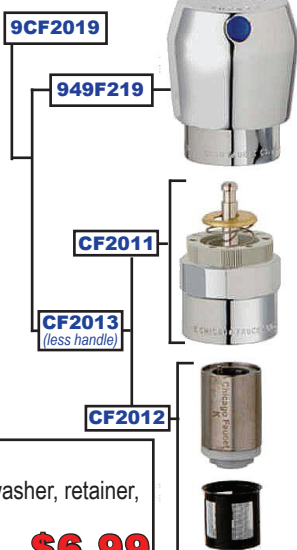

949F219-Y (665-PSH).....$17.29
CF2011-Y (665-190 - upper assy).....$20.59
CF2012-Y (671X - lower assy).....$33.99
CF2013-E (667-080 - complete unit)...SAVE! $46.99
9CF2019-Y complete unit w/ handle.....$64.99

CIRCULATOR COUPLERS

Spiralink™ is a permanent replacement for the failure-prone 4-spring, "fly away" coupling originally used in B & G circulators and clones by Armstrong, White-Rogers, Taco, & others.

- Spiralink™'s single spring acts as a universal joint with 3-dimensional flexibility that compensates for any degree of shaft misalignment. The one-piece design has no connecting parts to produce the friction that causes noise, wear and early failure of old-style couplings.
- Spiralink™ protects bearing assemblies from damage by broken couplings, and its flex reduces the torque load on bearings and seals. On top of that, it's far easier to install, especially in awkward locations.
- Four Spiralink™ models cover the whole range of B & G pumps up to 1 HP at 1750 RPM (Up to 2 HP at 3450 RPM), and the Taco series 121 - 138.

• **Your Crest/Good Salesperson has a special tech sheet to help you decide which Spiralink™ coupler is needed for your application. Ask for a copy if needed.**