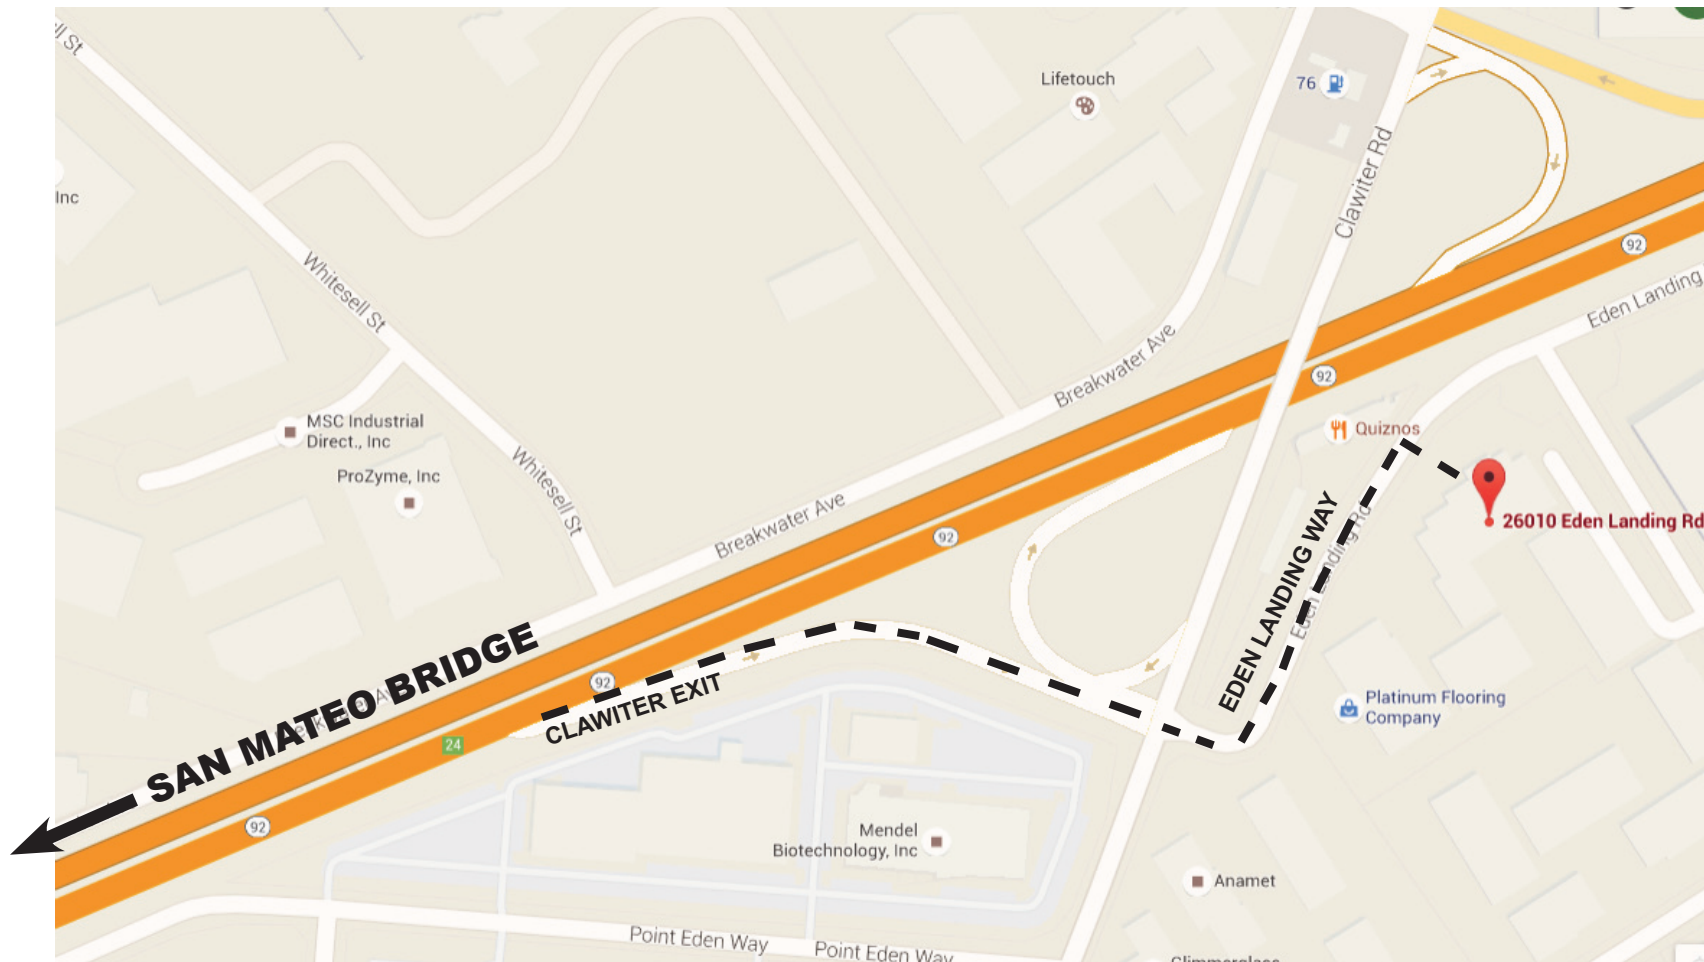

**CREST/GOOD WILL BE
MOVING**

**TO OUR NEW LOCATION
THE WEEK OF NOVEMBER 16-20**

**WILL CALL COUNTER WILL CLOSE
ON FRIDAY, NOVEMBER 13, &
RE-OPEN IN HAYWARD
ON MONDAY, NOVEMBER 23**

**NEW ADDRESS:
26010 EDEN LANDING ROAD #5
HAYWARD, CA 94545**

EASY Directions to 26010 Eden Landing Way in Hayward:

1. Cross the San Mateo Bridge
2. Take the first exit (Clawiter Road)
3. Stop at the end of the offramp, and continue STRAIGHT.
4. Turn into the THIRD DRIVEWAY on the right. (Quiznos will be across the street on your left)
5. Plenty of open parking...We're in unit #5

CREST/GOOD MANUFACTURING CO., INC.
26010 Eden Landing Way - Hayward, CA - 94545 - (800)-862-7378