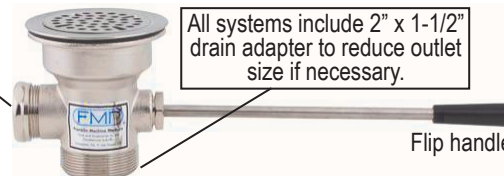

FMD COMMERCIAL DRAIN SYSTEMS

Systems are threaded for overflow, and ship with a solid cap adapter.

All systems include 2" x 1-1/2" drain adapter to reduce outlet size if necessary.

727F096-K (3" inlet, flip handle)..... **$124.99**
727F097-K (3-1/2" inlet, flip handle)..... **$106.99**
727F108-K (3" inlet, twist handle)..... **$124.99**
727F109-K (3-1/2" inlet, twist handle)..... **$114.99**

MULTI USE COVERALLS

For non-hazardous wet and dry environments. Featuring full zip front, fold-down collar, and open wrists & ankles. Polypropylene laminated with microporous film. (Tyvek alternative.) Not washable. Sold each.