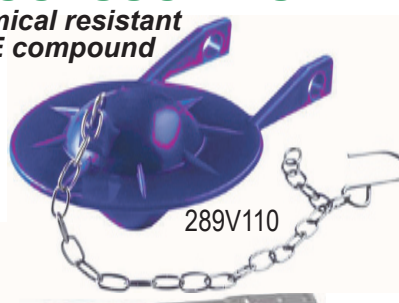

432-003-E (1 qt)..... **\$18.99ea**
432-503-E..... (MSDS)

TOTO GENUINE TOTO TOILET REPAIRS

- GENUINE TOTO fill valve replaces all TOTO fill valves including: Drake, Eco Drake®, Ultramax®, and all other TOTO toilet models.
- Adjusts from 7-3/4" to 13-1/2".
- Includes fill valve, refill tube, refill clip, mounting hardware, and vandal proof key.
- Fully adjustable genuine TOTO 3" flapper to fit all TOTO toilets - 8 settings to fit all TOTO models.
- Replaces THU #'s 138S (red flapper,) 175S, 331S, 140S (blue flapper,) 299S, 253S, 277S, 347S, 275S, 332S, & 369S.

381X028-E (ballcock)..... **\$26.99ea**
285K113-E (flapper)..... **\$14.99ea**

CREST/GOOD FIT-ALL TOILET REPAIR ACCESSORIES

NEW chemical resistant PURPLE compound

289R007

289V110

321C001

289R007-D (Big Ben Flapper)..... **\$3.99ea**
289V110-C (Blue Lou Flapper)..... **\$3.29ea**
321C001-C (Tank Lever)..... **\$5.99ea**