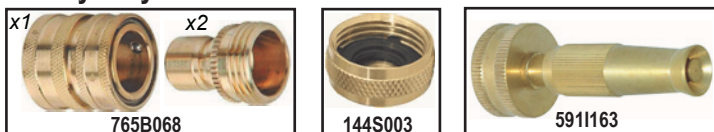

491-007-B
\$4.76

TOILET TANK REPAIRS

- Adjustable from 9 to 14 inches in height.
- Features 1/4-turn height adjustment.
- Anti-siphon meets plumbing code
- Individually boxed

381X013-E
\$9.99

- Heavy duty Blue Lou vinyl flapper with SS chain

289V160-C
\$2.79

Pair of TALL bolt caps w/ bases
851X003-E
\$1.89 (set)

GARDEN HOSE ACCESSORIES

- Heavy duty machined brass hose accessories

765B068-Y (3 piece quick connect set)..... **\$7.99**
144S003-E (Brass hose cap w washer)..... **\$1.79**
5911163-E (Adjustable hose nozzle)..... **\$3.99**