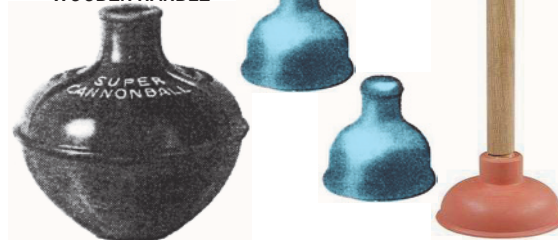

601E014-E..... **\$24.99**

HAND CLEANER

1 gallon pump top orange pumice cleaner

531G010-K
\$15.99

FORCE CUPS AND PLUNGERS

INCLUDES 24" WOODEN HANDLE

855R001-A (Cannonball Plunger)..... **\$10.99**

855R160-E (12" tall mini force cup)..... **\$2.99**

855R301-C (Mini Plunger)..... **\$2.99**

SANI-SEAL TOILET GASKETS

New waxless toilet seal/gasket designed to hold bolts upright, and gasket in place, allowing a quick, clean and easy toilet installation. Works on ALL FLANGES - from cast iron to 4" PVC to inside 3". Use on floor or wall mount toilets. Maintains shape for install / reinstall. Stackable!