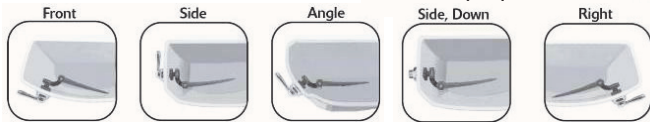

HH03T-E **\$15.99**
937C035-K..... **\$11.99**

ZURN® FLUSHOMETER STOP VALVE

- 1" Screwdriver stop
- Chrome finish
- Rebuildable with kit # 921Z908
- Interchangeable w/ Sloan

921Z893-Y
\$29.99

Don't see what you need? We probably have it!
(800) 645-1251 (East Coast Warehouse) (800) 862-7378 (West Coast Warehouse)

STRONGARM® TANK LEVER

- The StrongARM Lever easily adjusts to fit all tank positions
- Optimized for use with both 2" & 3" flappers and canister-style flush valves
- Fits most popular brands of toilets.
- Reinforced in common stress areas; bends for proper fit.