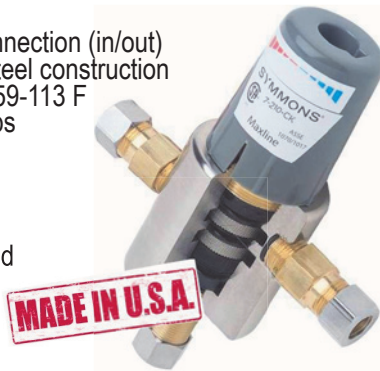

Optional supply hoses sold separately

9SM0660-Y (S-60-H Faucet)..... **\$175.99**
335S010-E (12" Delta style supply hose for raw copper inlets)..... **\$3.79**

SYMMONS® THERMOSTATIC MIXING VALVE

the smart choice™

- 3/8" compression connection (in/out)
- Lead free stainless steel construction
- Temp. control range 59-113 F
- Integrated check stops
- Ceramic cartridge
- Vandal resistant
- Min. flow rate .5 gpm
- ASSE 1017/1070, CSA B125.3 certified
- **MADE IN USA!**