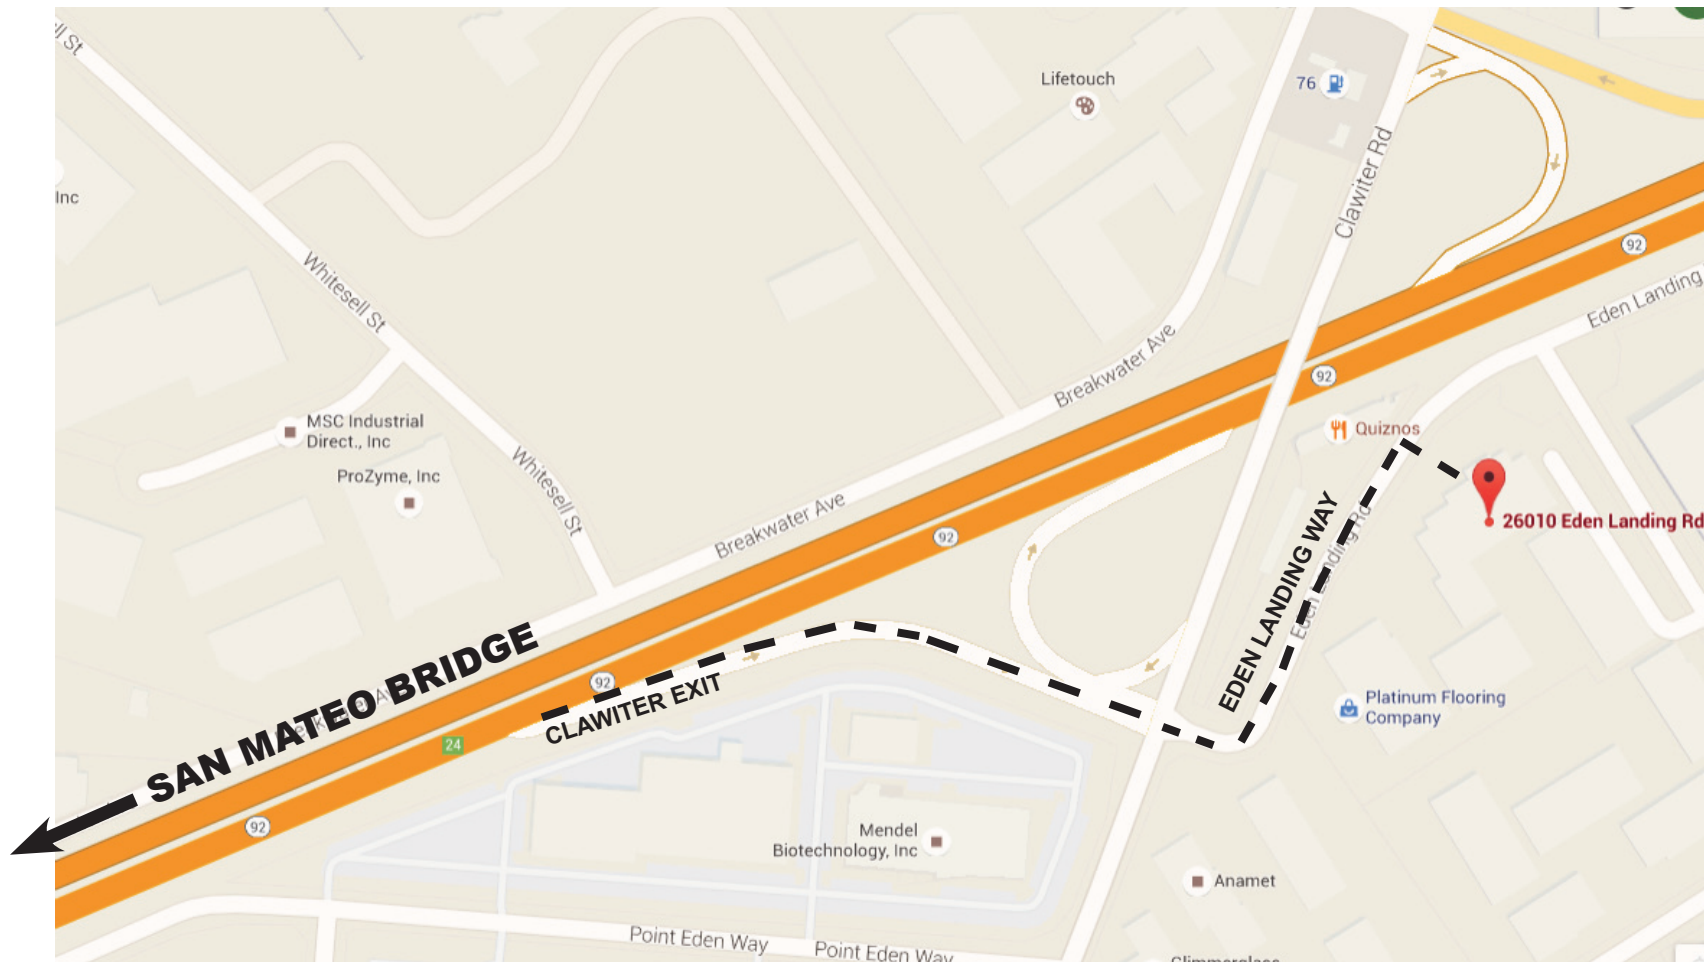

**CREST/GOOD WILL BE  
MOVING**

**TO OUR NEW LOCATION  
THE WEEK OF NOVEMBER 16-20**

**WILL CALL COUNTER WILL CLOSE  
ON FRIDAY, NOVEMBER 13, &  
RE-OPEN IN HAYWARD  
ON MONDAY, NOVEMBER 23**

**NEW ADDRESS:  
26010 EDEN LANDING ROAD #5  
HAYWARD, CA 94545**

EASY Directions to 26010 Eden Landing Way in Hayward:

1. Cross the San Mateo Bridge
2. Take the first exit (Clawiter Road)
3. Stop at the end of the offramp, and continue STRAIGHT.
4. Turn into the THIRD DRIVEWAY on the right. (Quiznos will be across the street on your left)
5. Plenty of open parking...We're in unit #5